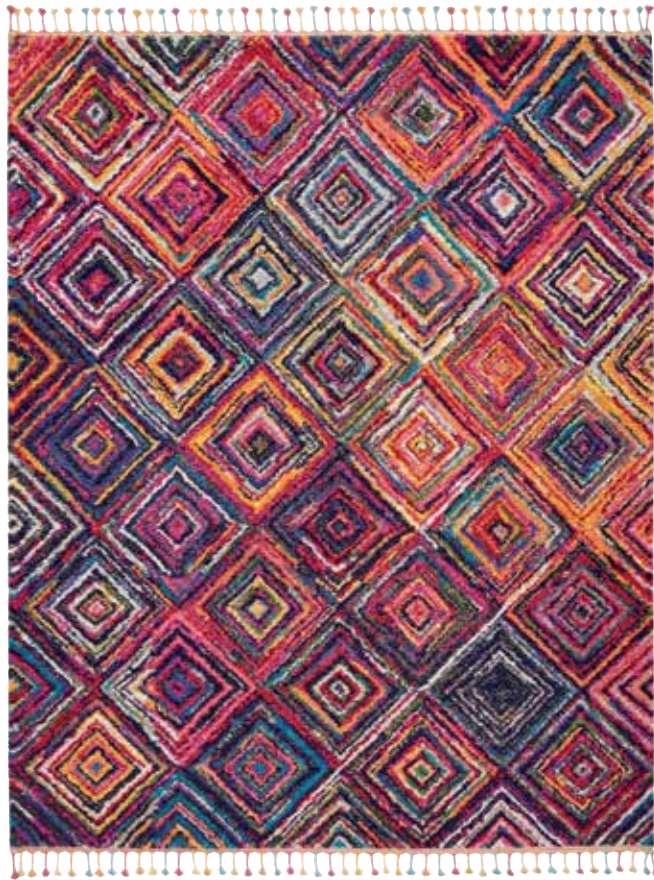

NMD01 RED MULTICOLOR