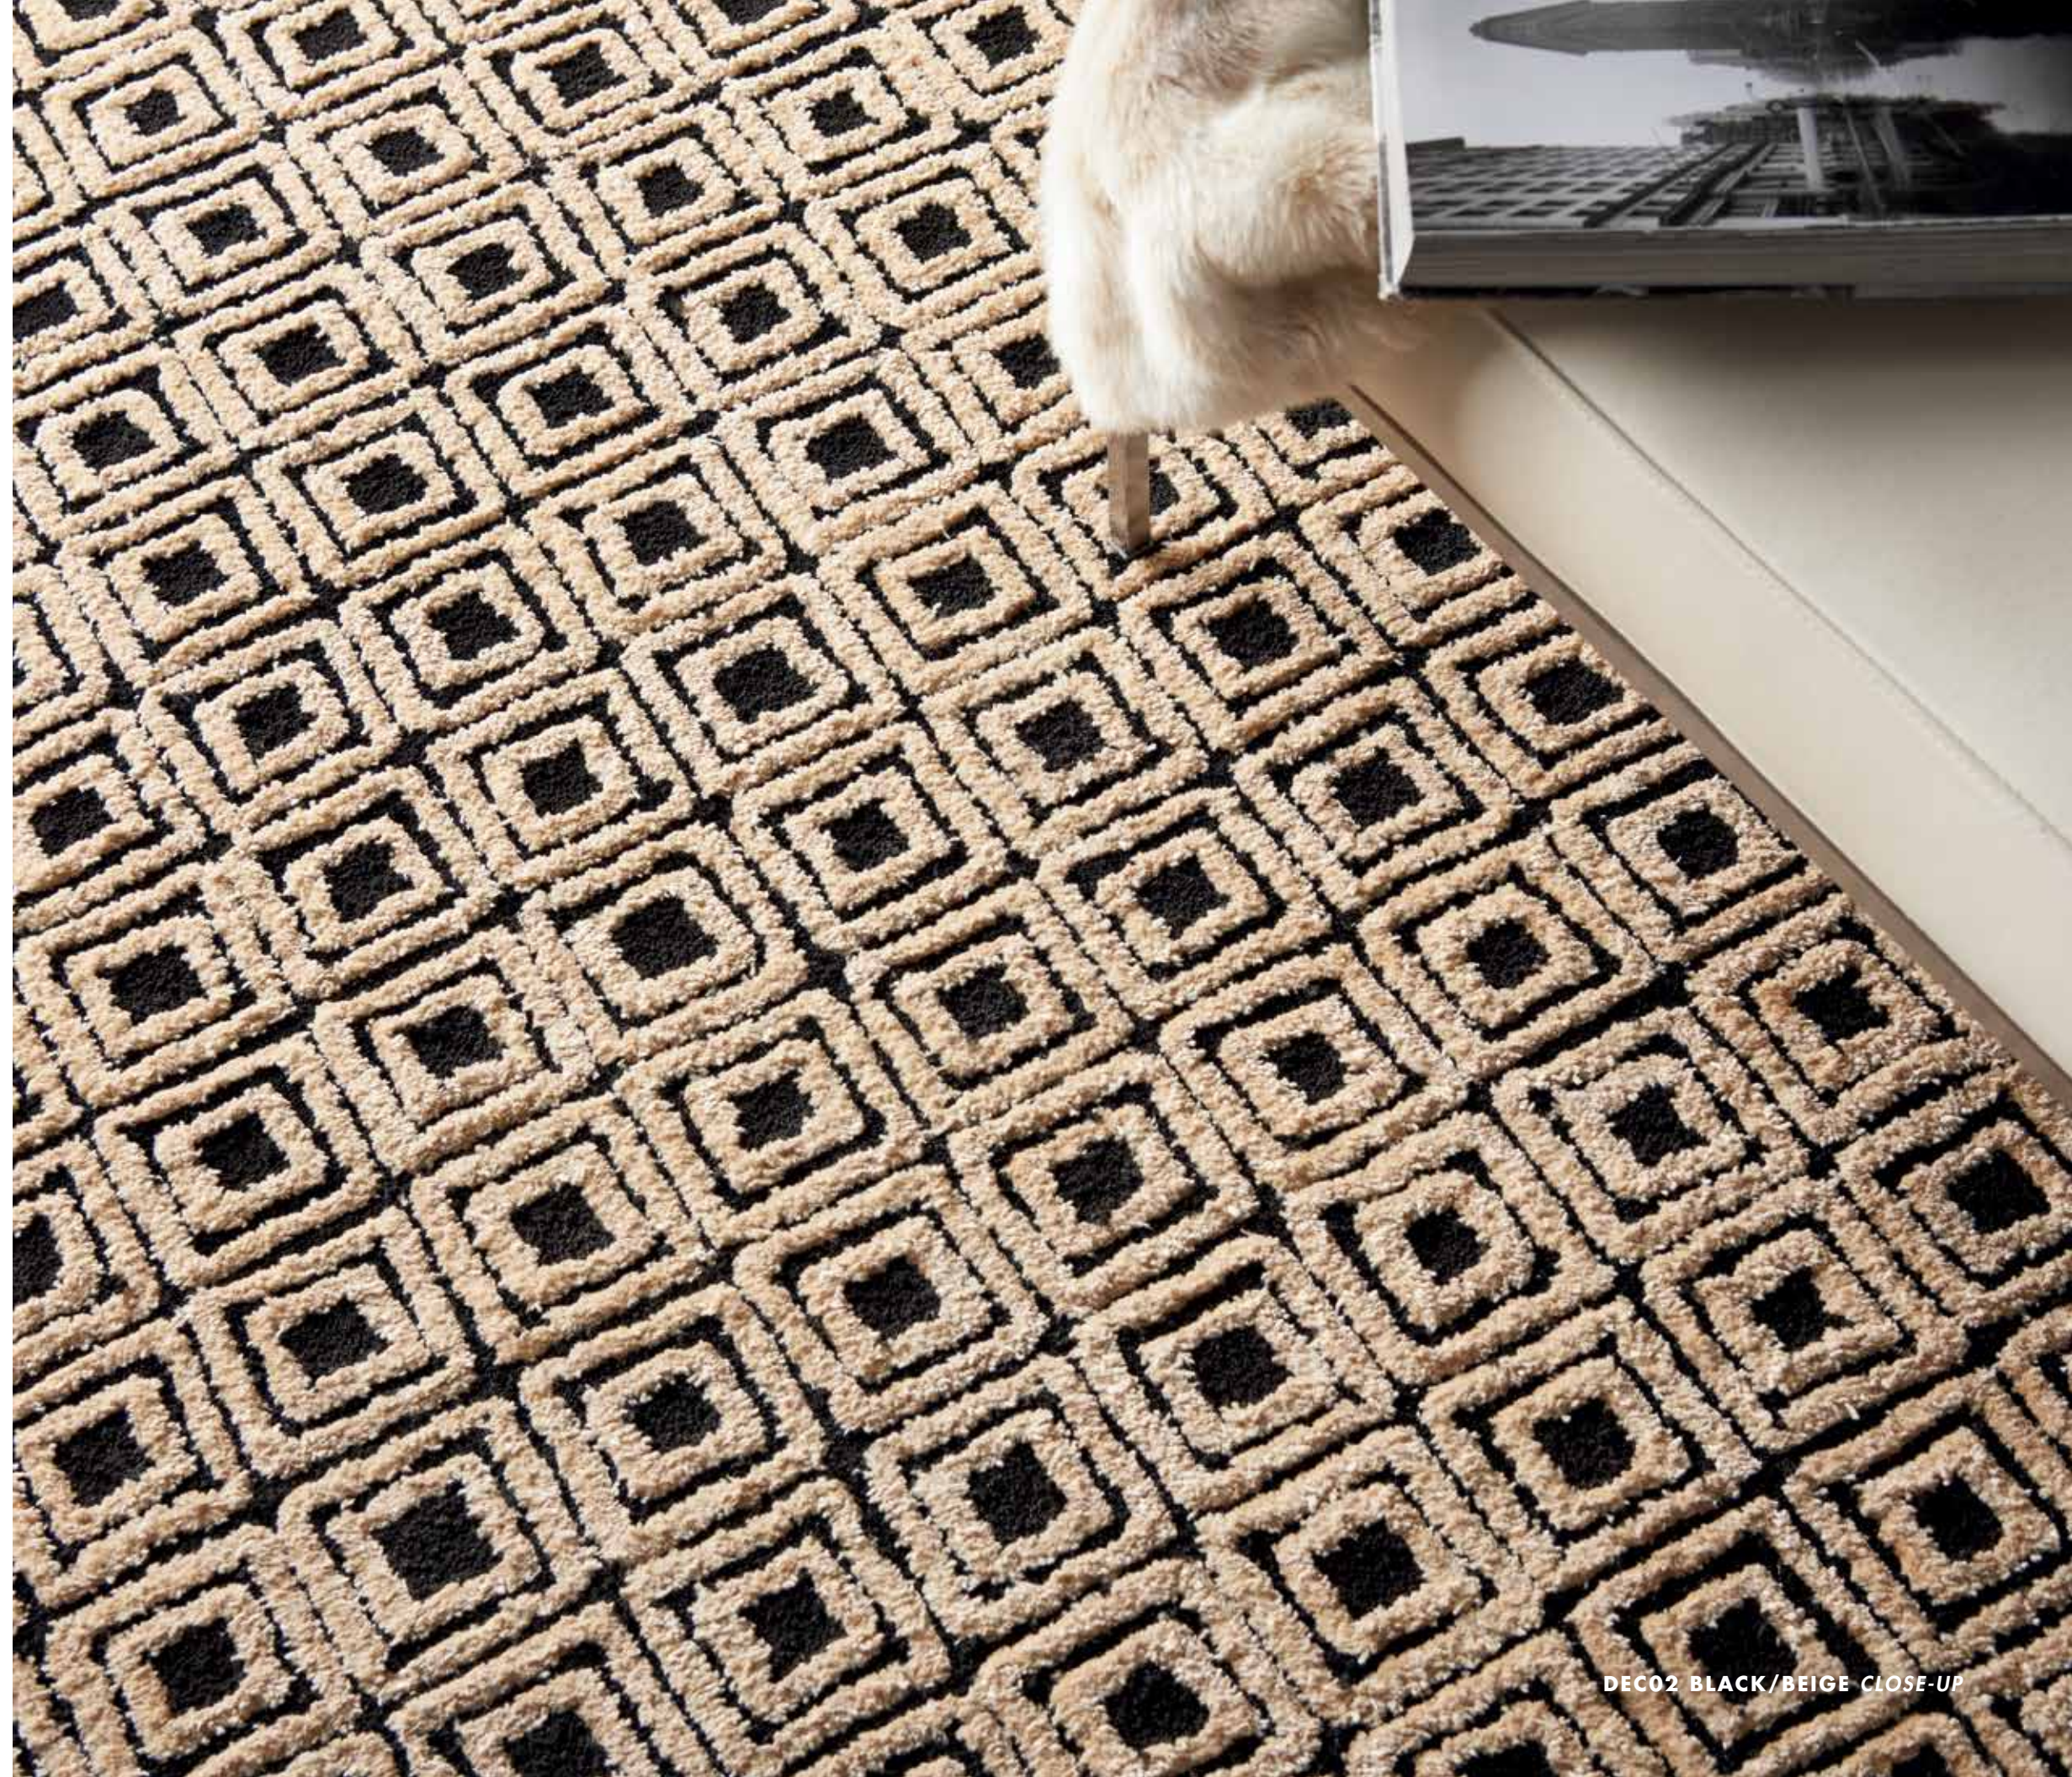

All sizes approximate

DECO MOD *collection*

DEC01 TAUPE/IVORY CLOSE-UP

DEC01 GREY/IVORY

DEC01 TAUPE/IVORY

DEC02 BLACK/BEIGE

DEC02 NAVY/IVORY

DEC02 TAUPE