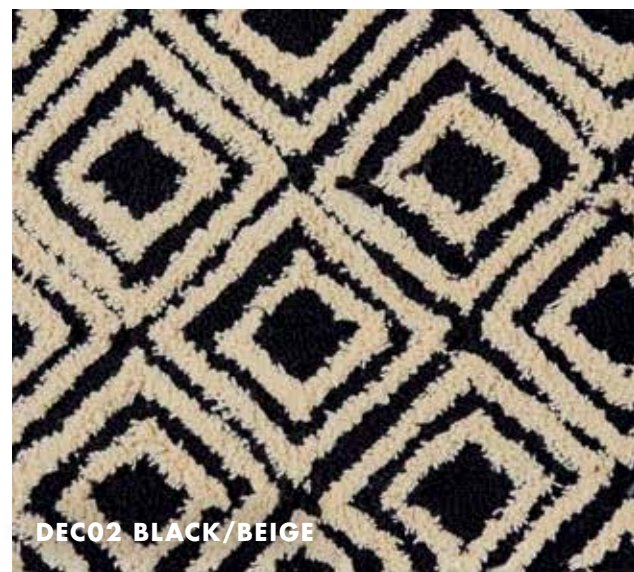

All sizes approximate

DECO MOD *collection*

DEC01 TAUPE/IVORY CLOSE-UP

DEC01 GREY/IVORY

DEC01 TAUPE/IVORY

DEC02 BLACK/BEIGE

DEC02 NAVY/IVORY

DEC02 TAUPE