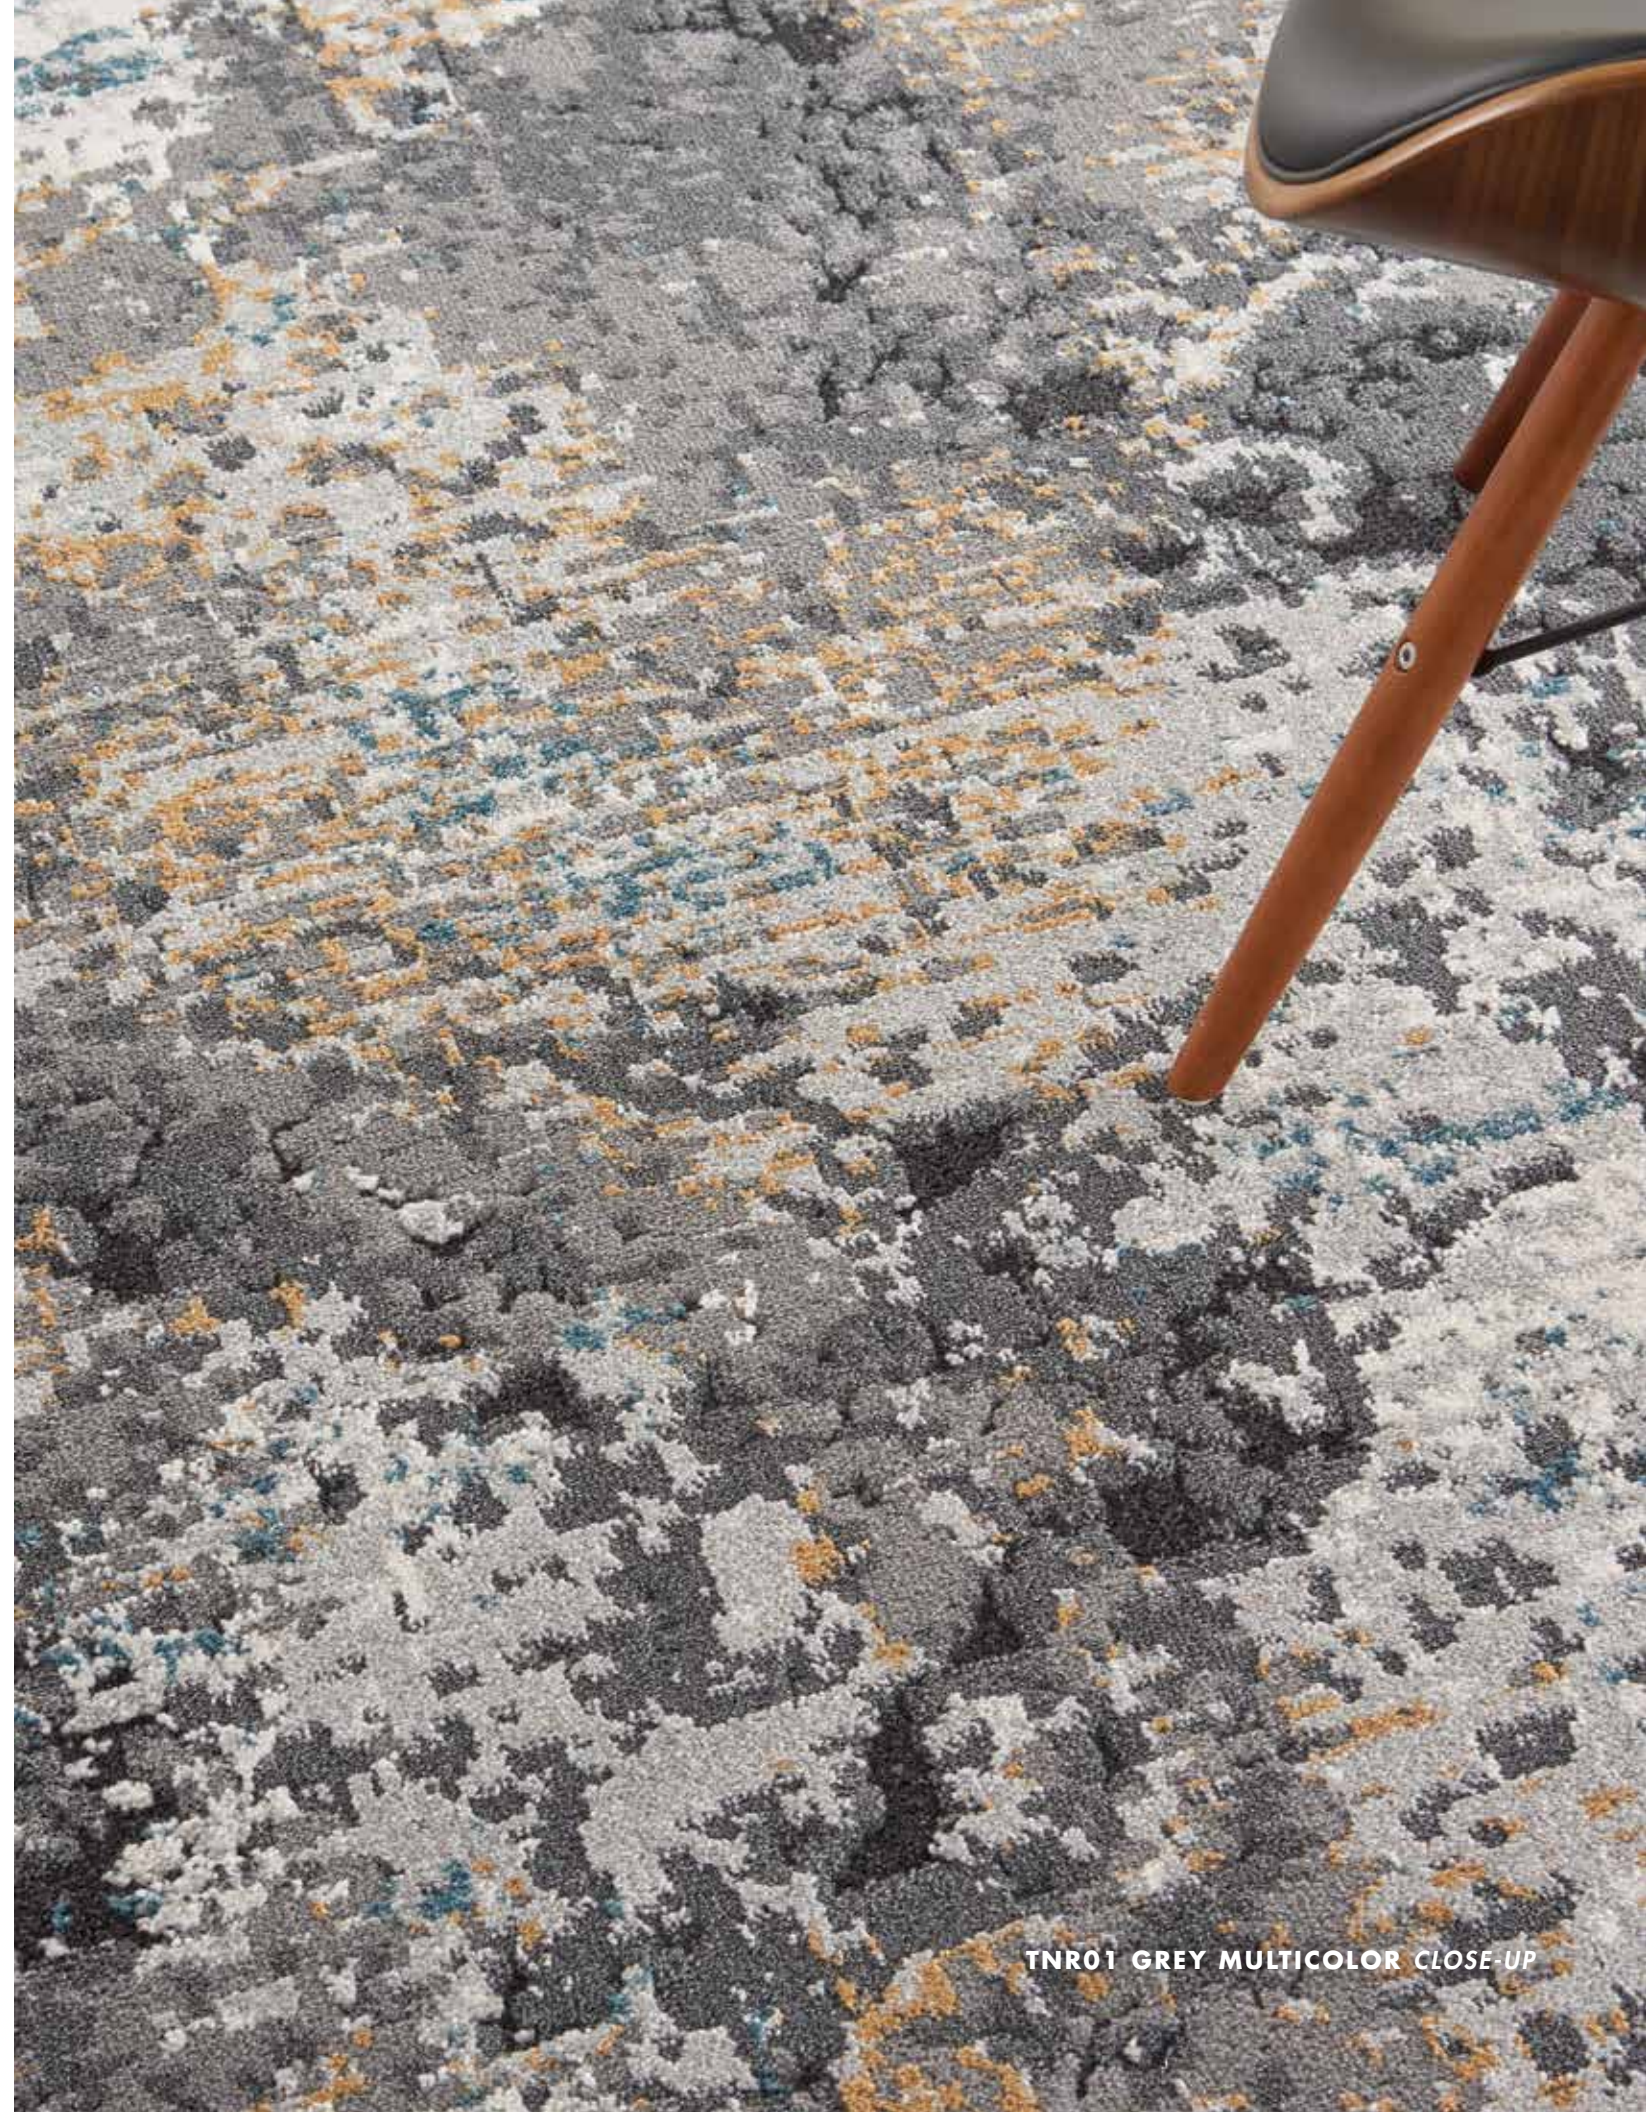

TNR01 GREY MULTICOLOR CLOSE UP