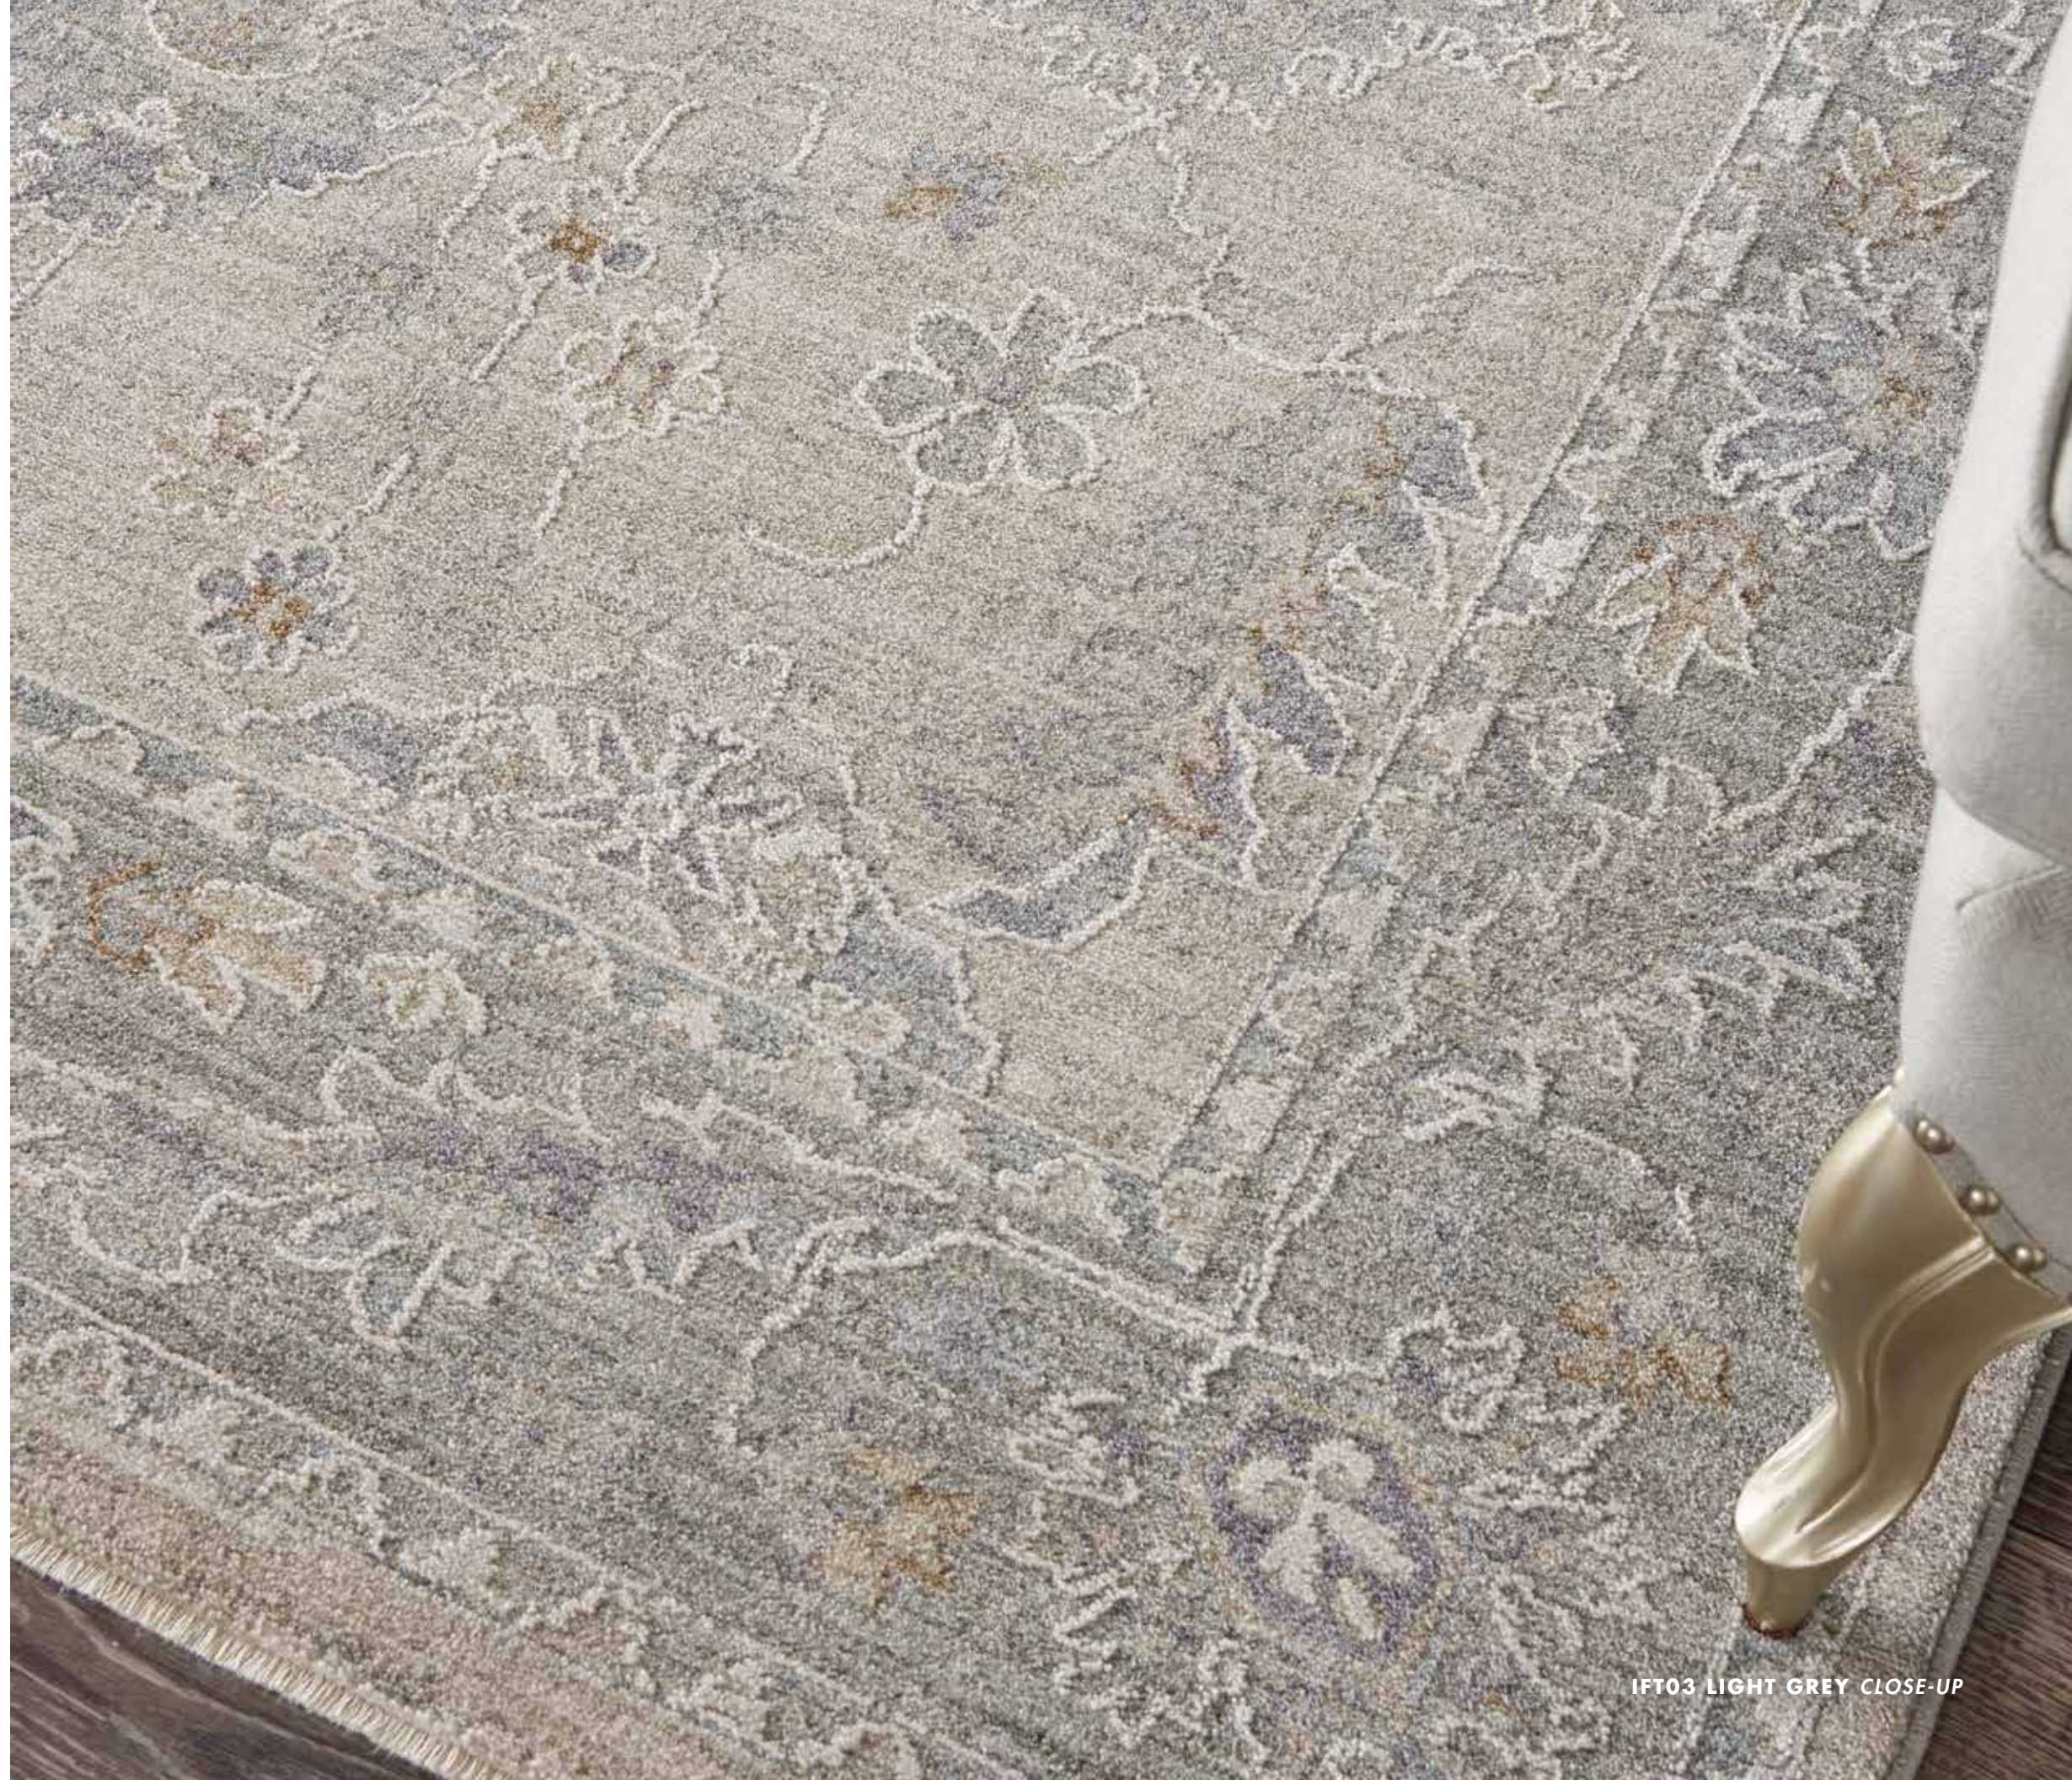

IFT03 LIGHT GREY CLOSE-UP