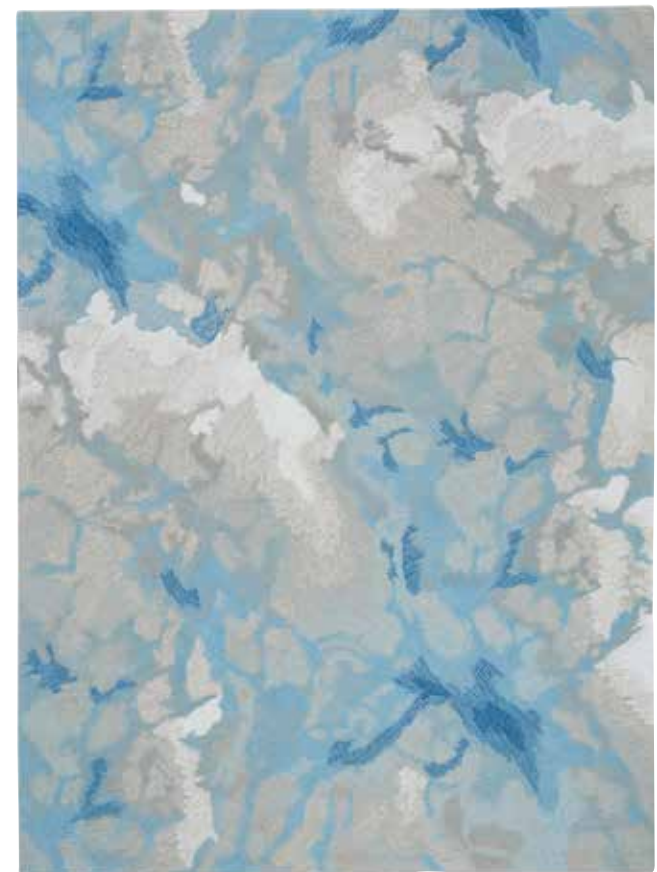

SMM07 LIGHT BLUE/IVORY