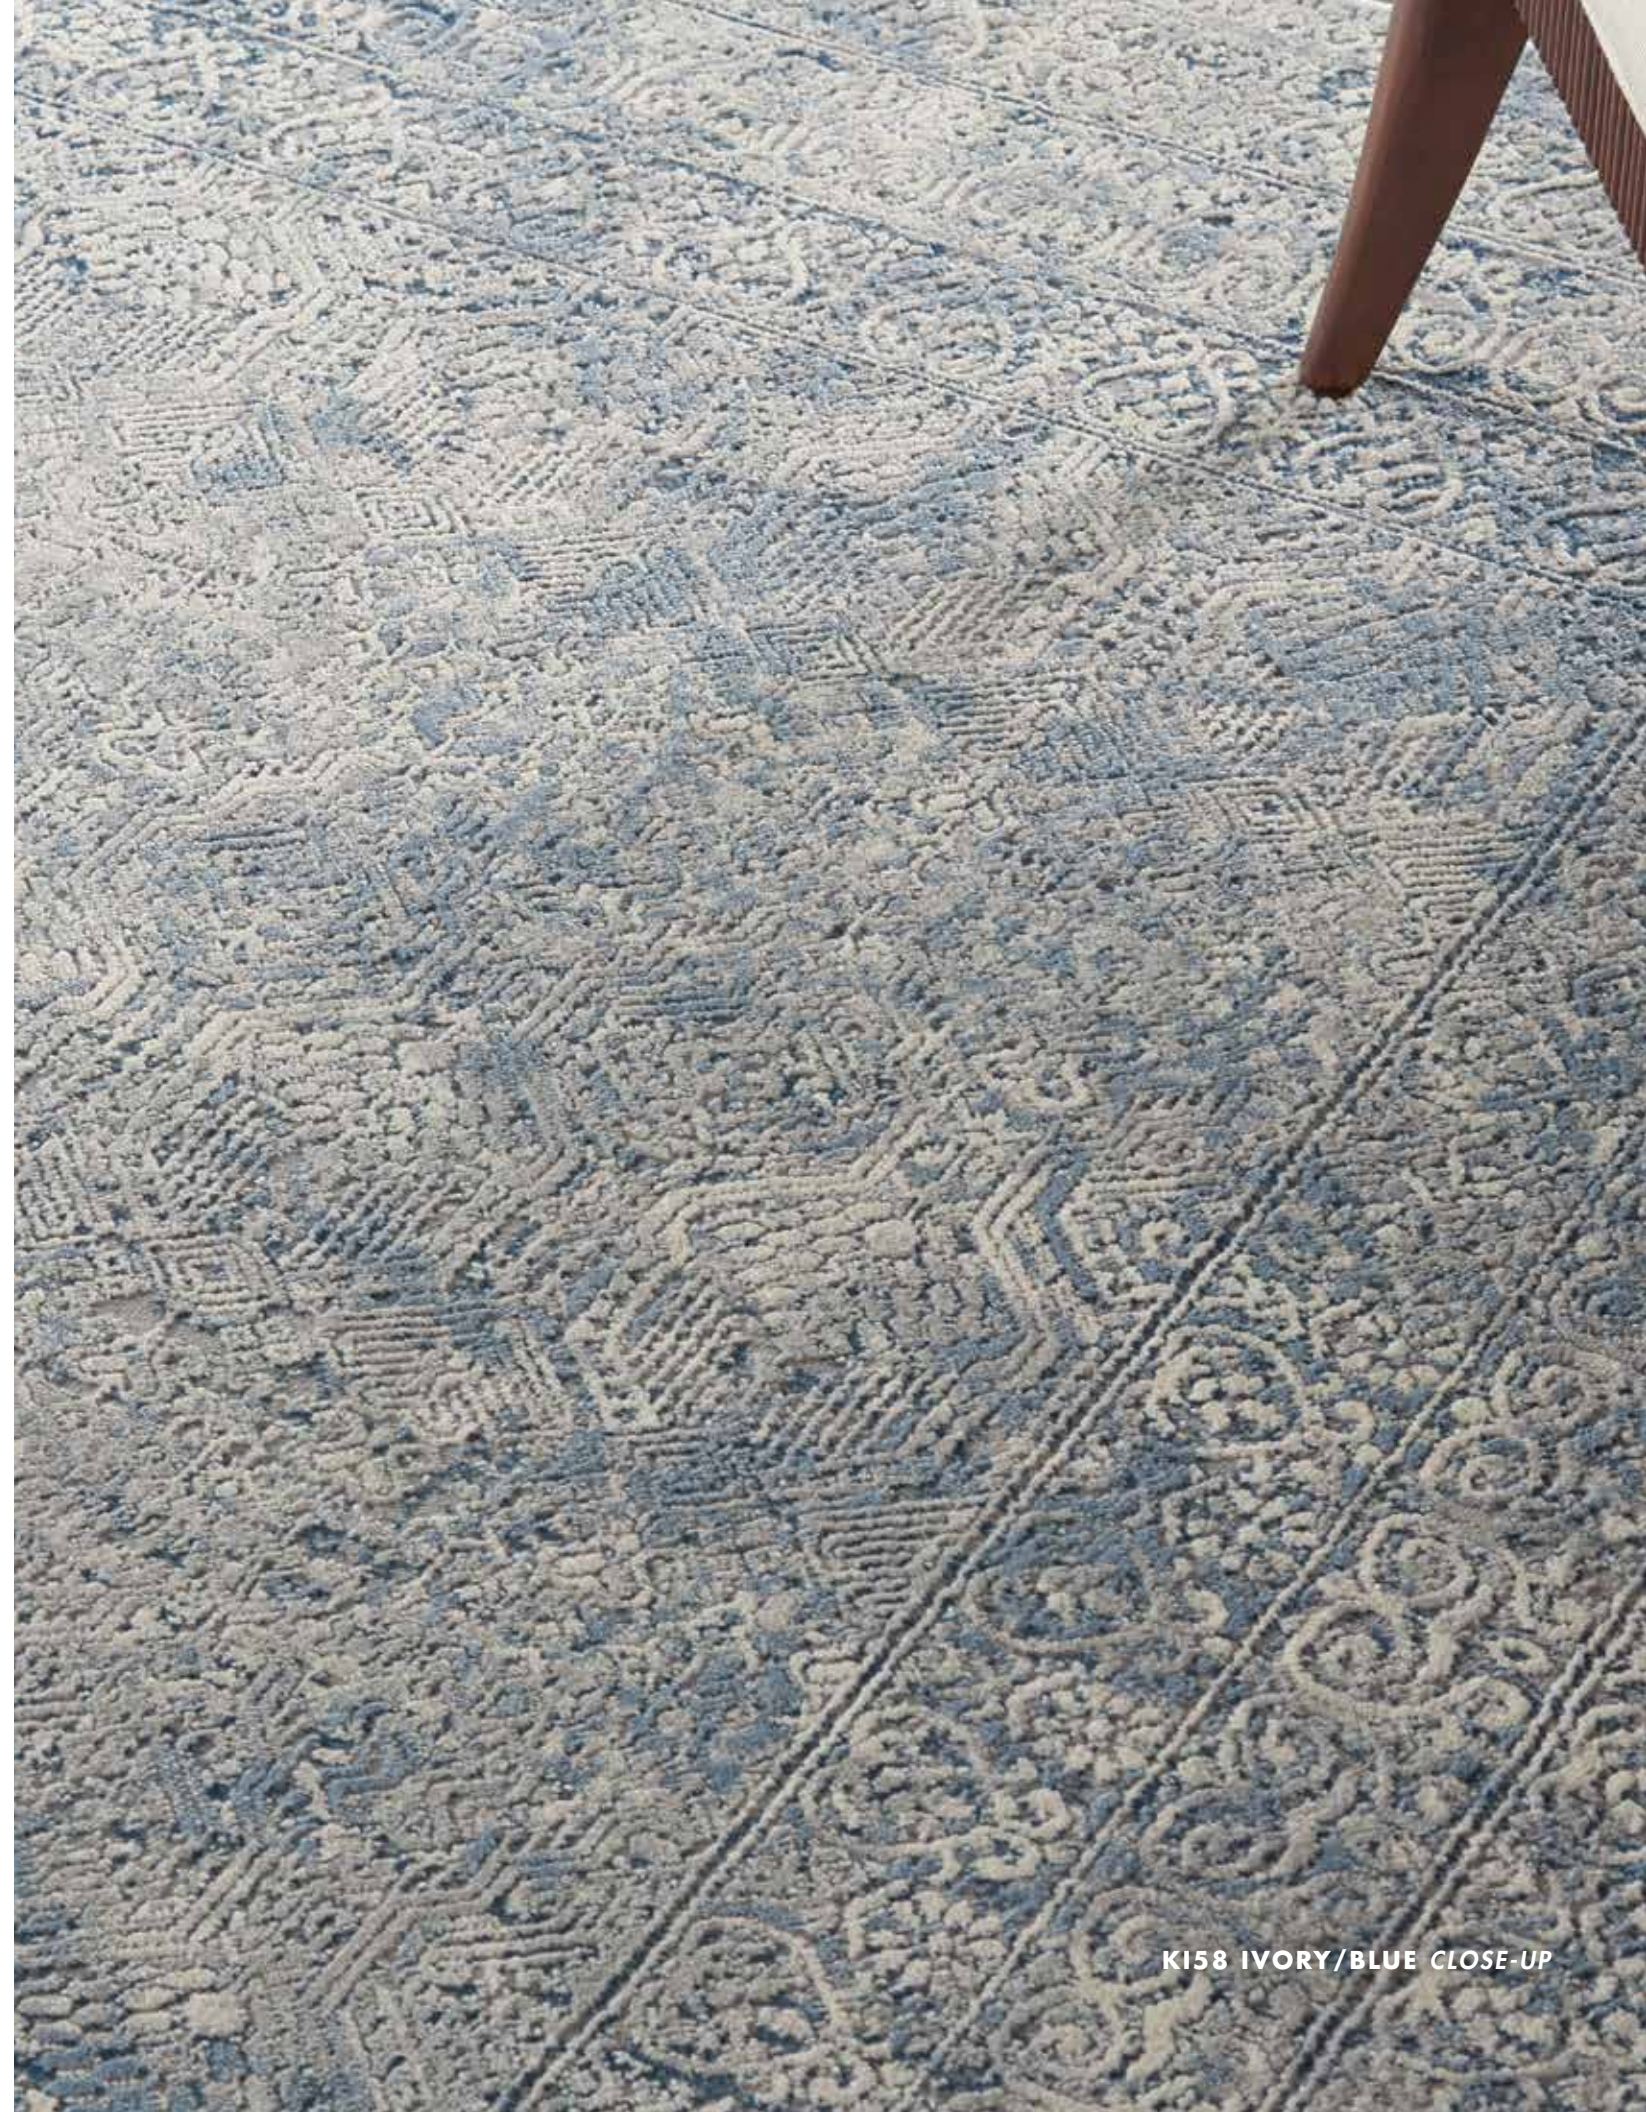

KI58 IVORY/BLUE CLOSE-UP