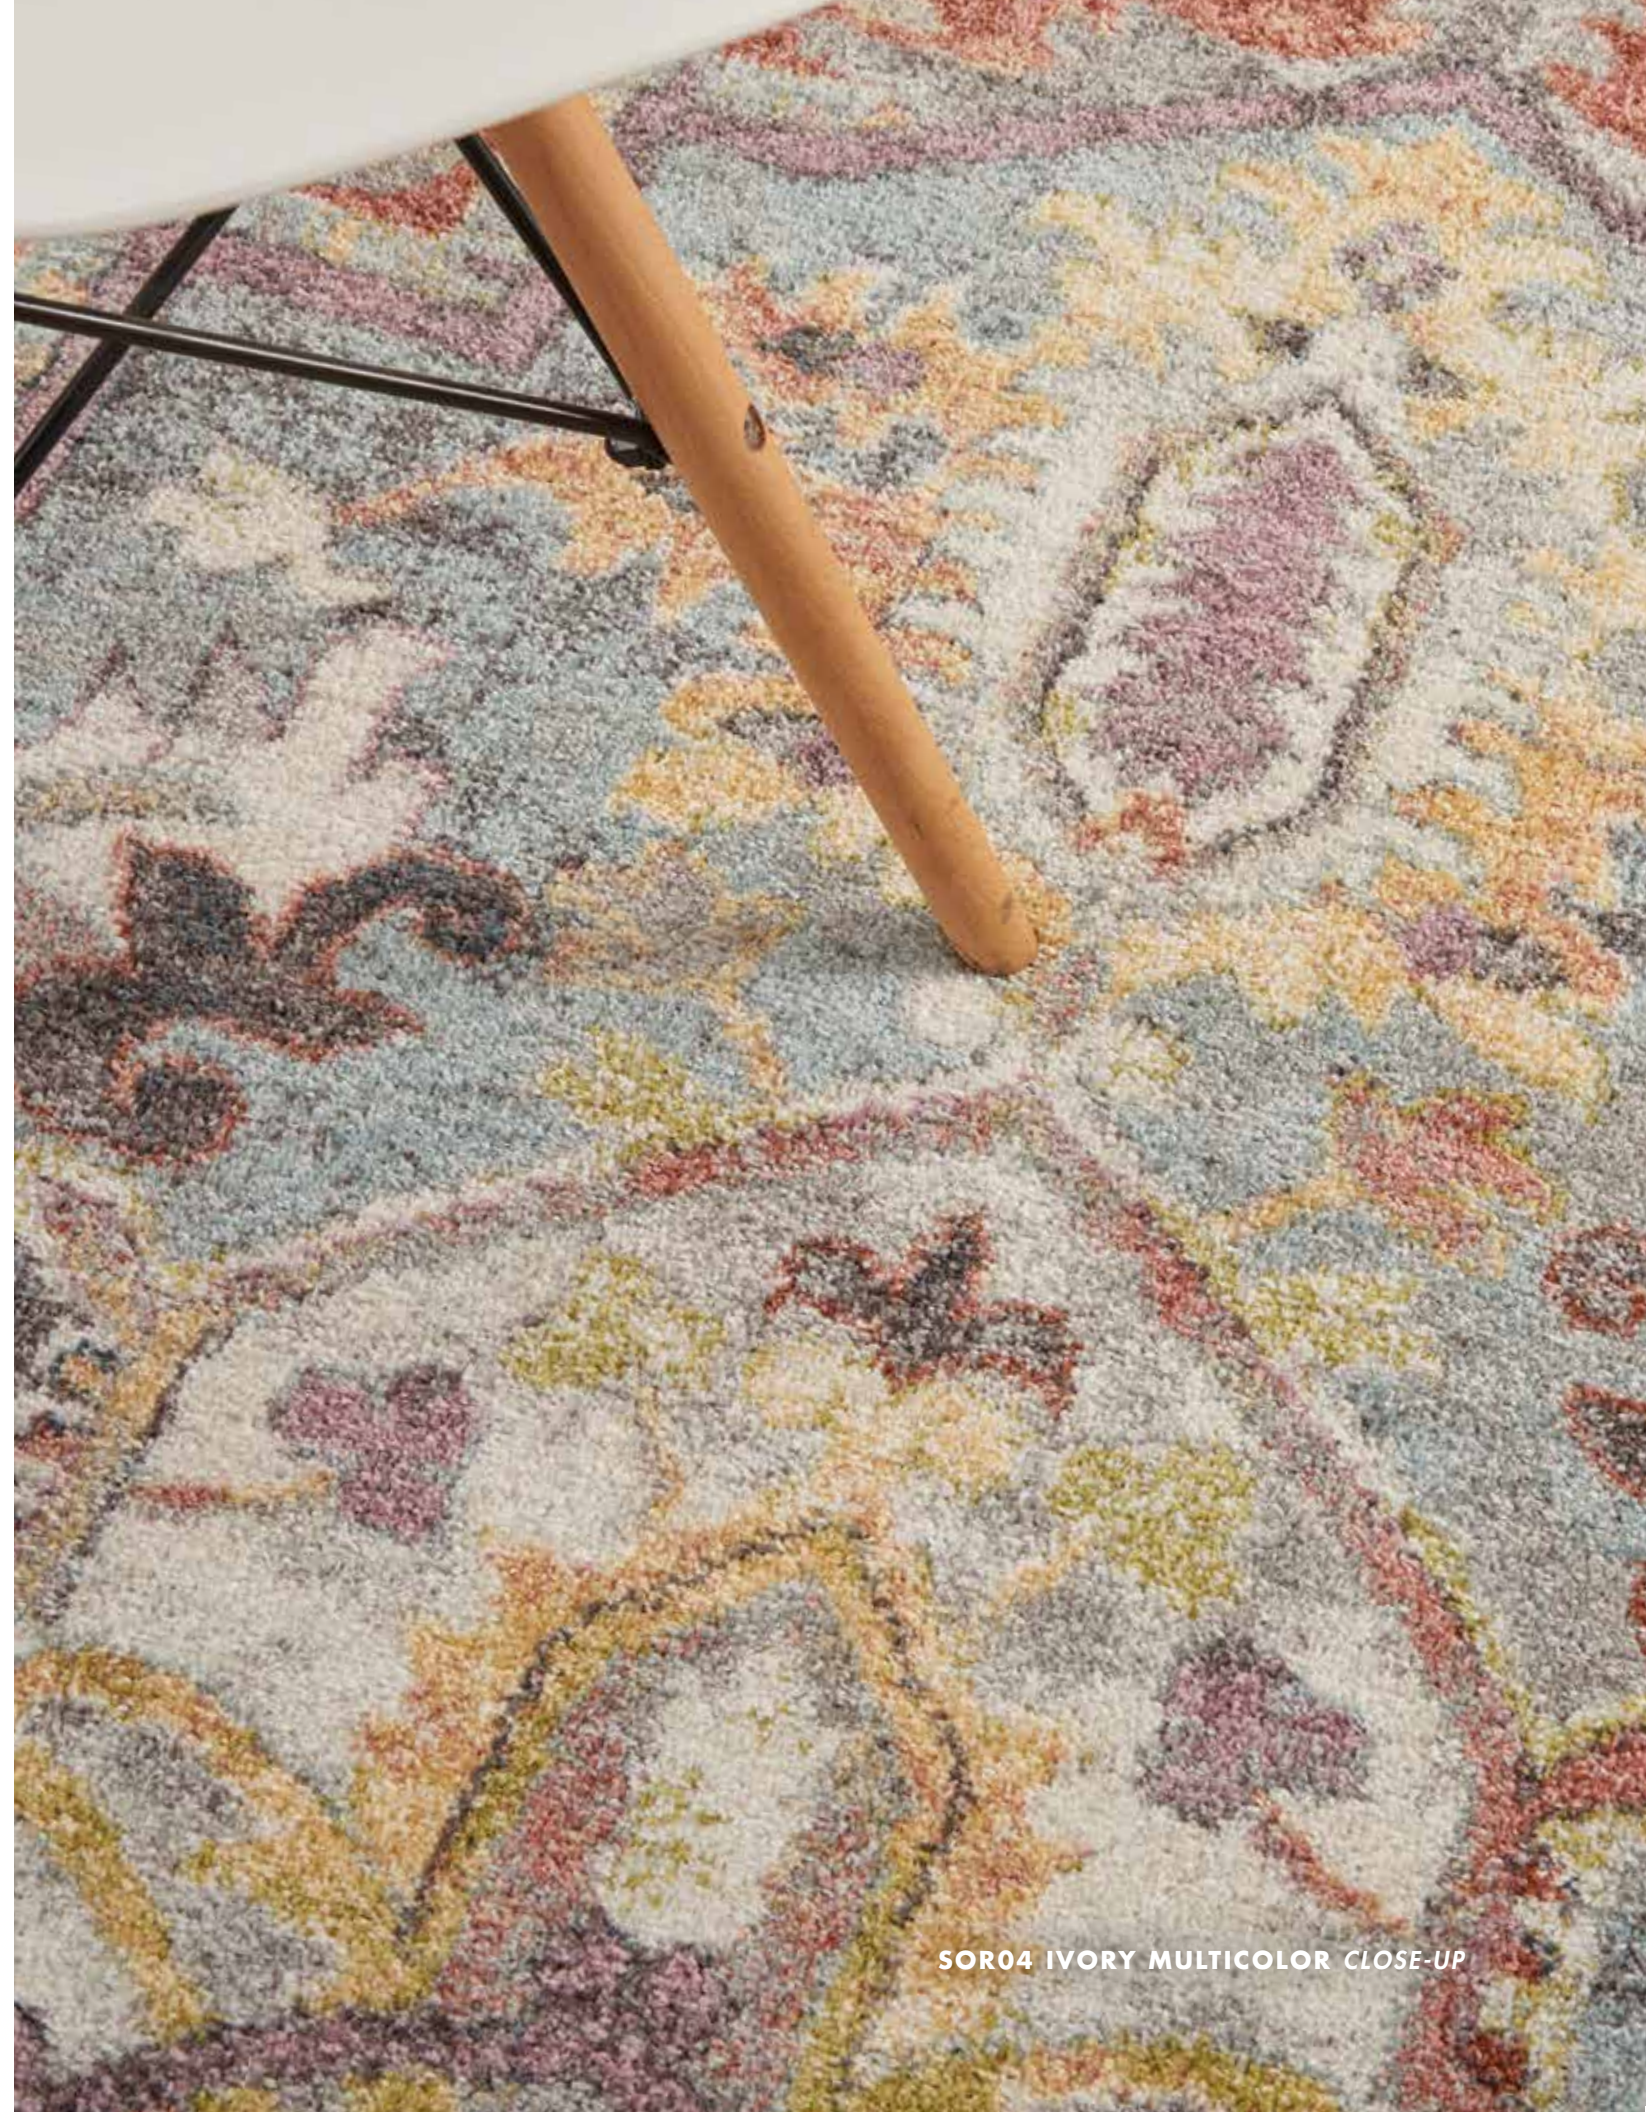

SOR04 IVORY MULTICOLOR CLOSE-UP