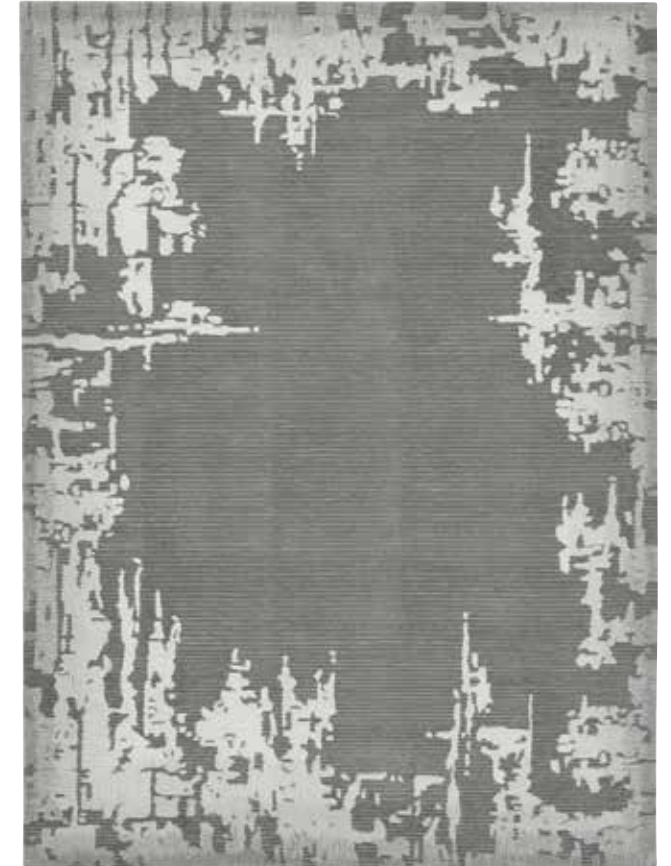

All sizes approximate

SYMMETRY collection

SMM01 BLUE/IVORY CLOSE-UP

SMM01 BLUE/IVORY

SMM02 BEIGE/RED

SMM02 NAVY/BLUE

SMM02 GREY/BEIGE

SMM03 IVORY/TAUPE