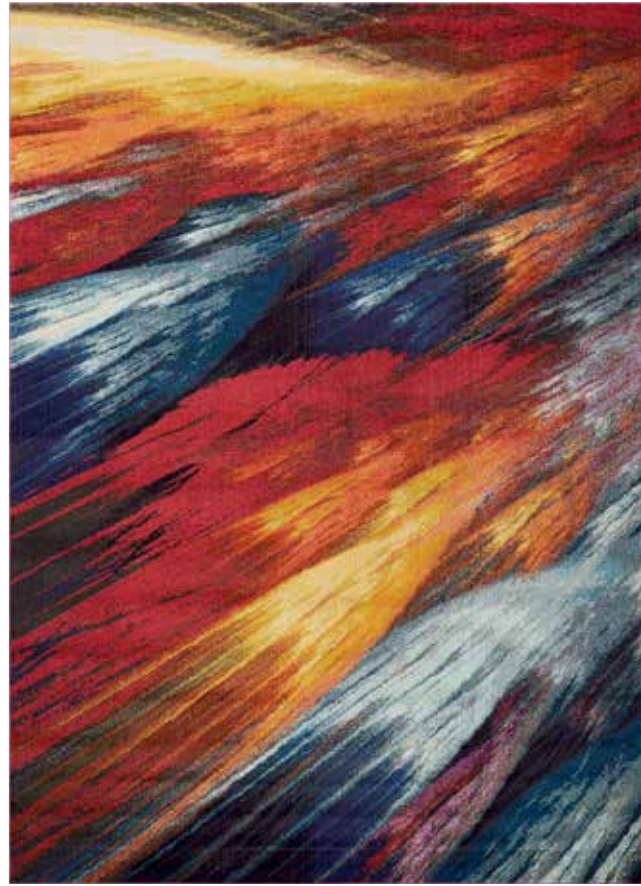

CES05 BURST