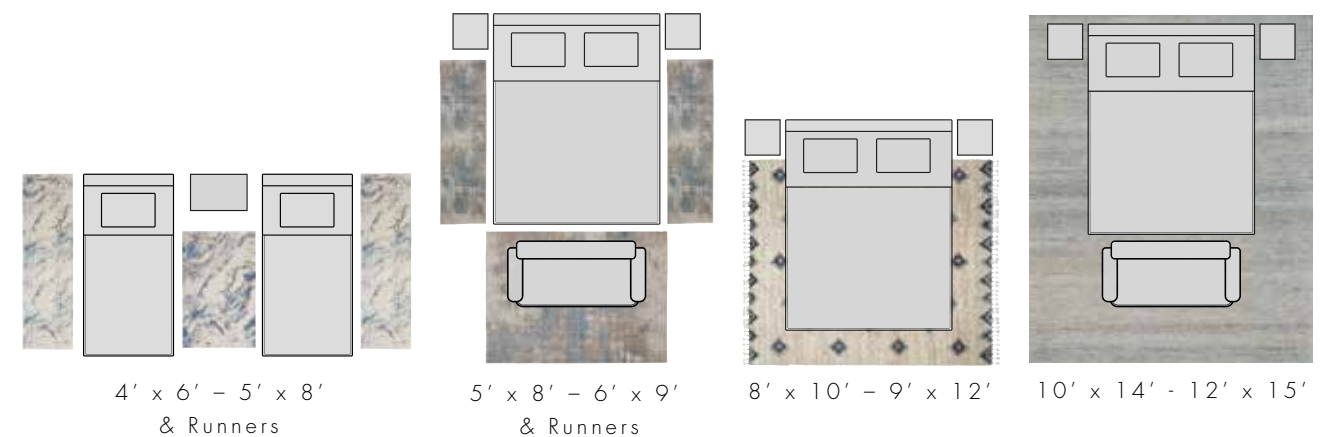

SIZING TIPS

HOW TO CHOOSE THE RIGHT RUG SIZE

LIVING ROOM

DINING ROOM

BEDROOM

PROVIDING MEASUREMENTS OF THE ROOM AND FURNITURE ENSURES YOU GET THE RIGHT RUG FOR THE SPACE

LIVING ROOM TIP

Make sure your rug is sized properly for the furniture and seating area. The rug should pull each piece together into a single area.

DINING ROOM TIP

Leave 18-24 inches of rug on all sides, so that chairs stay on the rug when pulled back. Rug should be sized to fit the room, not the table.

BEDROOM TIP

Leave at least 18 inches of rug on either side of the bed. You should be able to get out of bed and still stand on the rug.