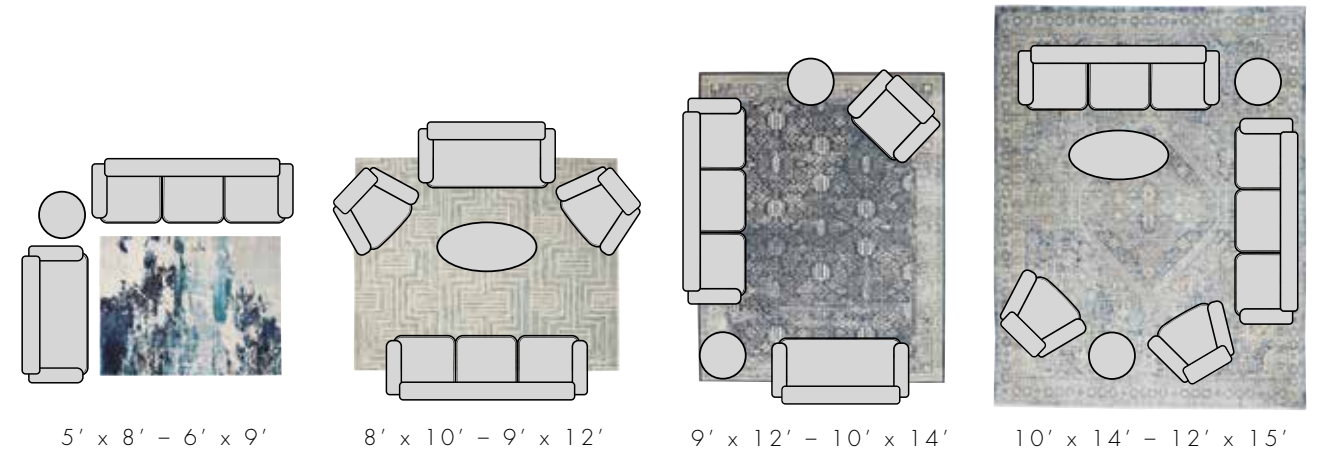

SIZING TIPS

HOW TO CHOOSE THE RIGHT RUG SIZE

LIVING ROOM

DINING ROOM

BEDROOM

PROVIDING MEASUREMENTS OF THE ROOM AND FURNITURE ENSURES YOU GET THE RIGHT RUG FOR THE SPACE

LIVING ROOM TIP

Make sure your rug is sized properly for the furniture and seating area. The rug should pull each piece together into a single area.

DINING ROOM TIP

Leave 18-24 inches of rug on all sides, so that chairs stay on the rug when pulled back. Rug should be sized to fit the room, not the table.

BEDROOM TIP

Leave at least 18 inches of rug on either side of the bed. You should be able to get out of bed and still stand on the rug.