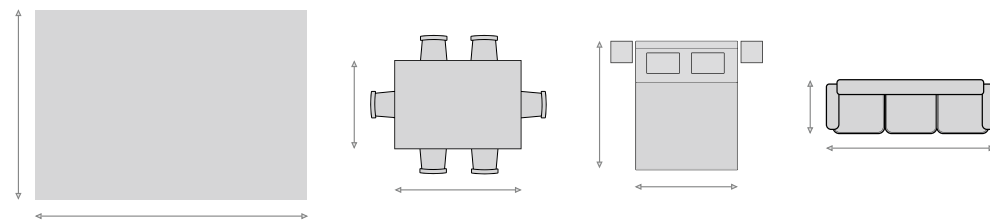

SIZING TIPS

HOW TO CHOOSE THE RIGHT RUG SIZE

LIVING ROOM

DINING ROOM

BEDROOM

PROVIDING MEASUREMENTS OF THE ROOM AND FURNITURE ENSURES YOU GET THE RIGHT RUG FOR THE SPACE

LIVING ROOM TIP

Make sure your rug is sized properly for the furniture and seating area. The rug should pull each piece together into a single area.

DINING ROOM TIP

Leave 18-24 inches of rug on all sides, so that chairs stay on the rug when pulled back. Rug should be sized to fit the room, not the table.

BEDROOM TIP

Leave at least 18 inches of rug on either side of the bed. You should be able to get out of bed and still stand on the rug.