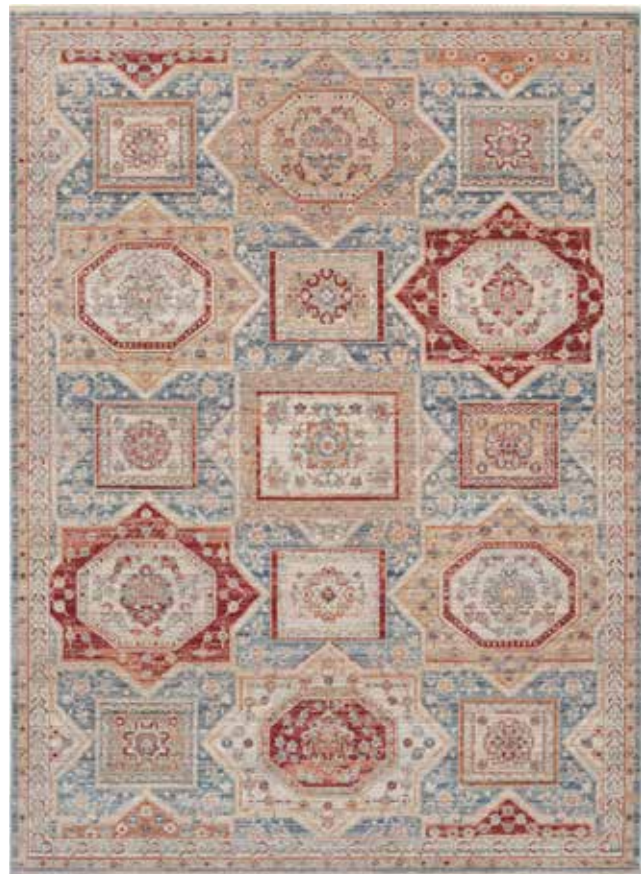

0.79m x 3.05m
0.79m x 3.66m
0.91m x 1.52m
1.60m x 2.34m
2.39m x 3.10m
3.05m x 3.96m

HOMESTEAD *collection*

HMS01 LIGHT BLUE MULTICOLOR CLOSE-UP

HMS01 BRICK

HMS01 LIGHT BLUE MULTICOLOR

HMS02 BLUE/BRICK

HMS02 BLUE MULTICOLOR