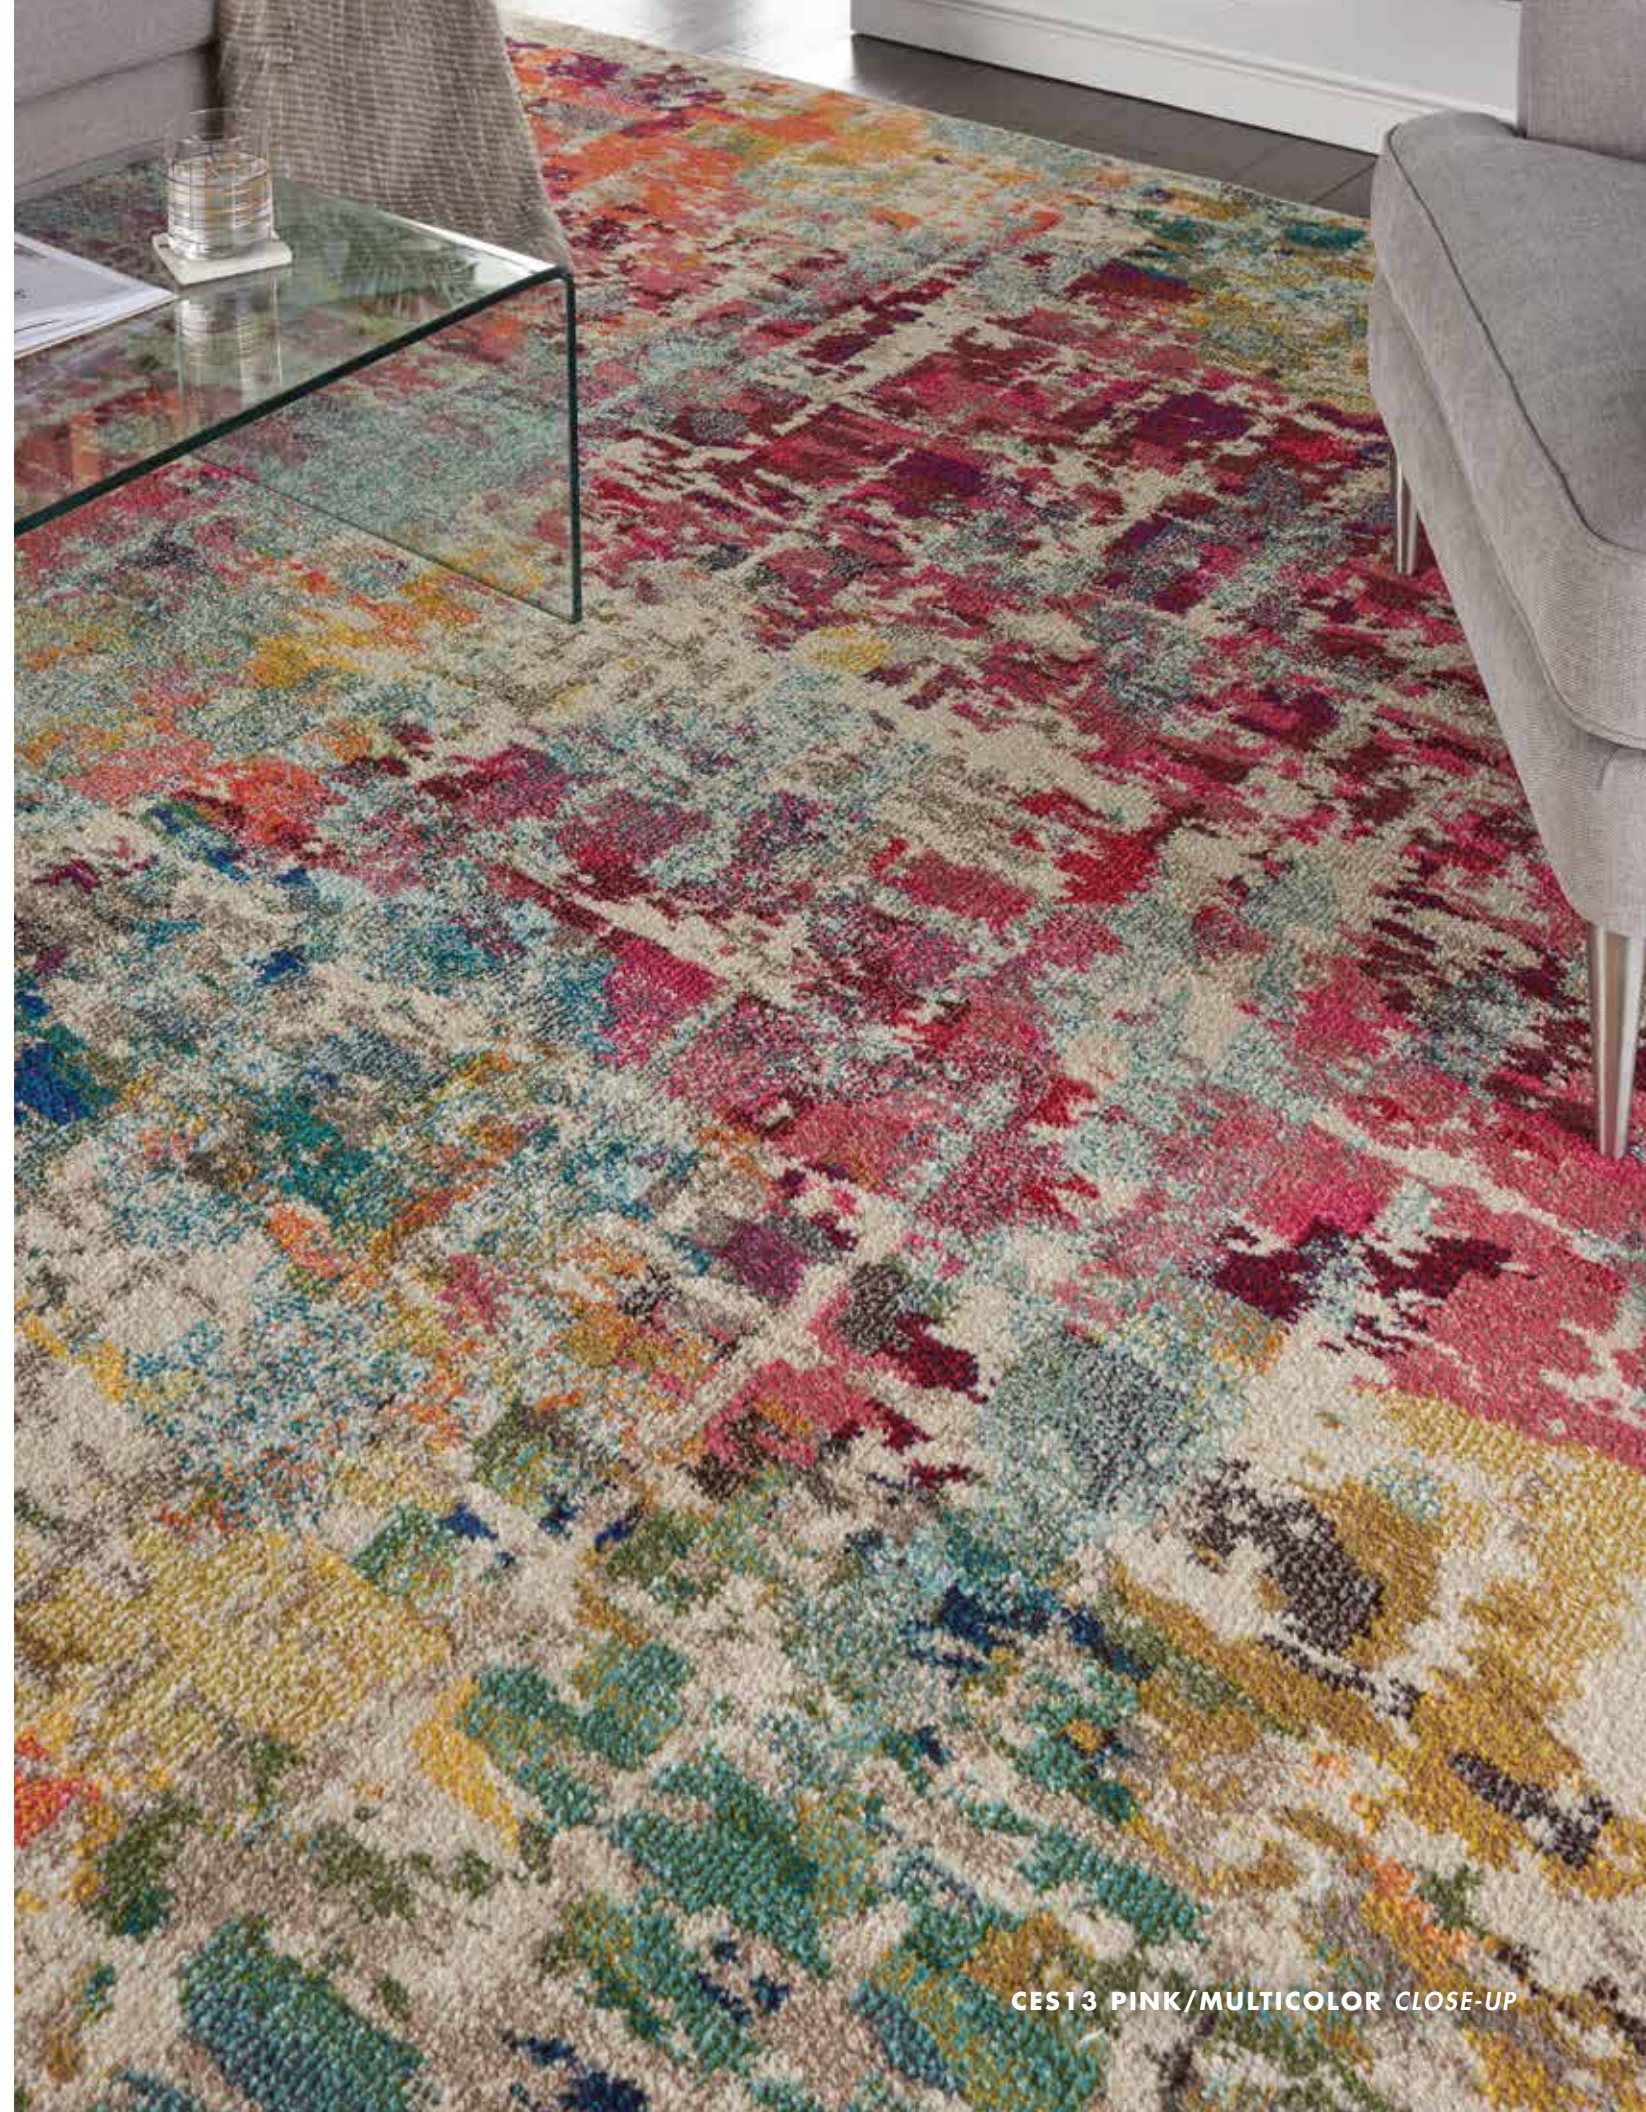

CES13 PINK/MULTICOLOR CLOSE-UP